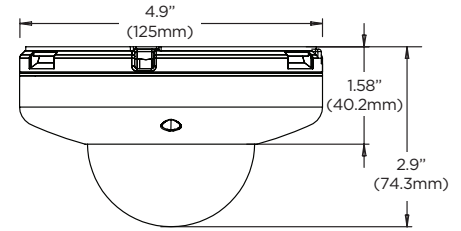

Dimensions

Unit: Inch (mm)

Summary

This NDAA-compliant MEGApix® IP camera includes 2.8mm and 4.0mm fixed lens options and Star-Light Plus™ color in near-total darkness technology for quality video in any lighting conditions, all in an IP66-rated, IK-10 impact resistant ultra low-profile vandal dome housing.