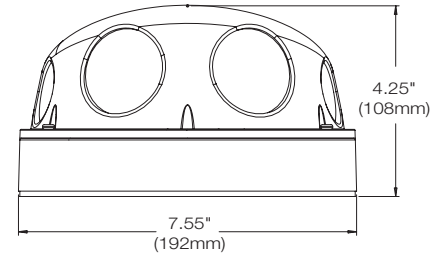

Accessories (Required. Sold separately)

21MP 180° panoramic vandal IP camera DWC-PZ21M69TW

Dimensions unit: Inch (mm)

Specifications

IMAGE	
Image sensor	4x 1/1.8" CMOS
Total pixels	4x 3096 (H) x 2080 (V)
Minimum scene illumination	0.16 lux (color)
S/N ratio	50dB
Maximum resolution	21MP (4x 5.3MP)
LENS	
Focal length	4x 8.0mm, F1.6
Lens type	Fixed lens
Field of view (FoV)	Over 180°
I/O	
Audio in / out	1(1.0Vms, 3K ohm)/1
Alarm in / out	1/1
Audio compression	G.711
OPERATIONAL	
Shutter mode	Auto, Manual, Anti-Flicker, Slow Shutter
Shutter speed	1/15 - 1/32000
Slow Shutter	1/2, 1/3, 1/5, 1/6, 1/7.5, 1/10
Auto gain control	Auto
Day / night	Auto, day (color), night (B/W)
Smart DNR™ 3D digital noise reduction	3D DNR
White balance	Auto
Mirror and flip	Yes
Backlight compensation (BLC)	Yes
Privacy zones	16 programmable privacy masks
Alarm notifications	Notifications via e-mail notifications, FTP, alarm output, SD card recording
Memory slot	Micro SD/SDHC/SDXC class 10 card (not included)
NETWORK	
LAN	1000Base-T(1Gbps)
Video compression type	H.264, MJPEG
Resolution	Up to 12384 (H) x 2080 (V) total pixels
Frame rate	Up to 30fps at all resolutions
Video bitrate	100Kbps - 10Mbps, multi-rate for preview and recording
Bitrate control	Multi streaming CBR/VBR at H.264 (controllable frame rate and bandwidth)
Streaming capability	3072x1728p30 + 640x360p with H.264 and MJPEG (up to 16 streaming channels)
IP	IPv4
Protocol	TCP/IP, UDP, AutoIP, RTP (UDP/TCP), RTSP, NTP, HTTP, HTTPS, SSL, DNS, DDNS, DHCP, FTP, SMTP, ICMP, SN-MPv1/v2/v3, (MIB-2), ONVIF
Security	HTTPS (TLS), IP filtering, 802.1x, digest authentication (ID/PW)
ONVIF conformance	Yes
Web viewer	OS: Windows® 7, Windows® 8, Windows® 10 Browser: IE, Chrome, Firefox
Video management software	DW Spectrum® IPVMS
ENVIRONMENTAL	
Operating temperature	-4°F - 122°F (-22°C - 50°C)
Operating humidity	Less than 80% (non-condensing)
IP rating	IP66-rated
Other certifications	FCC, CE, ROHS, UL listed
ELECTRICAL	
Power requirement	DC12V, PoE IEEE 802.3at PoE+ class 4 (High power PoE injector included)
Power consumption	DC12V: 21.5W PoE IEEE802.3at Class4: 23.2W
MECHANICAL	
Material	Aluminum vandal housing, polycarbonate lens cover
Dimensions	7.55" x 4.25" (192 x 108mm)
Weight	4.4 lbs (2kg)
Warranty	5 year warranty